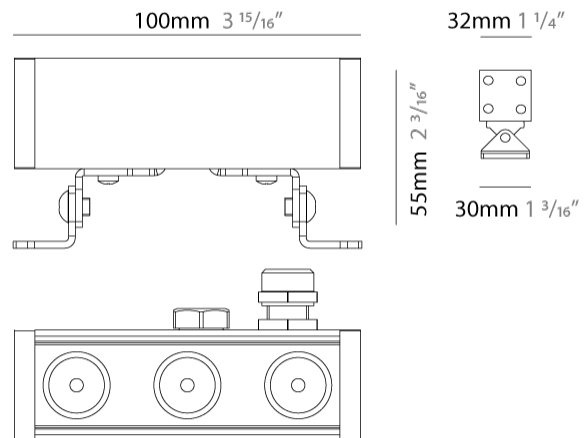

GENERAL

Series: Mini Corniche
Brand: Platek
Division: Exterior
Mounting Type: Surface
Mounting Location: Wall
Subcategory: Wallwash

PHYSICAL

Shape: Rectangle
Length (mm): 100
Length (in): 3 15/16
Width (mm): 32
Width (in): 1 1/4
Height (mm): 32
Height (in): 1 1/4
Extension (mm): 55
Extension (in): 2 3/16
Light Distribution: Adjustable / Direct
Weight (kg): 1.2
Weight (lbs): 2.6
Screws: A4 stainless steel
Diffuser: Clear tempered glass
Gasket: Gore-Tex valve to prevent condensation inside the fitting.
Fixture Finish: BLK / WHI / GRY / COR / ANT / BRZ
Fixture Material: Extruded Aluminum

ELECTRICAL

Lamp Type: LED
Total Output Wattage (W): 6
Dimming: Bluetooth technology or DMX
Control Gear: DMX
Driver Included: No
Driver Location: Remote
Driver Type: Constant Current - Universal
Driver Class: Class 2
Input Voltage (V): 120 - 277
Constant Current (MA): 500

LED

Number of LEDs: 4
Color Temperature (°K): RGBW
CRI: >80 CRI
Lamp Life (hrs): 60000
Special LEDs offerings: RGBW

OPTICAL

Optic°: 26 / 40 / ELL

RATINGS AND CERTIFICATIONS

Certified By: Certified for North American Standards
IP rating: IP65
IK Rating: IK07
Bug Rating: B1 U0 G0
Upon Request: Higher Maximum Ambient Temperature