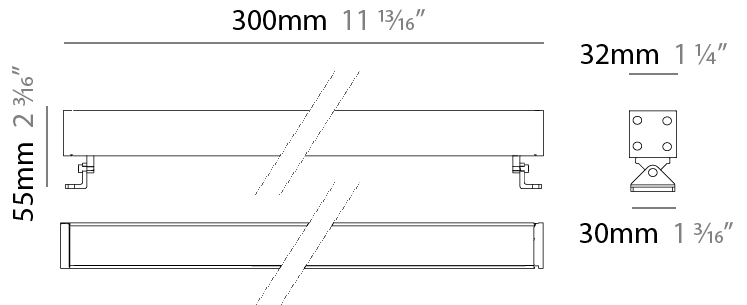

1. To build a product code in our configurator select the specify button on the base model # product page
2. To build a manual product code on this datasheet choose from the options listed below in blue font and add the suffix to the base model #

GENERAL

Series: Mini Corniche

Brand: Platek

Division: Exterior

Mounting Type: Surface

Mounting Location: Wall

Subcategory: Wallwash

PHYSICAL

Shape: Rectangle

Length (mm): 300

Length (in): 11 ¹³/₁₆

Width (mm): 32

Width (in): 1 ¹/₄

Extension (mm): 55

Extension (in): 2 ³/₁₆

Light Distribution: Adjustable / Direct

Weight (kg): 1.2

Weight (lbs): 2.6

Screws: A4 stainless steel

Diffuser: Clear tempered glass

Gasket: Gore-Tex valve to prevent condensation inside the fitting.

Fixture Finish: [BLK](#) / [WHI](#) / [GRY](#) / [COR](#) / [ANT](#) / [BRZ](#)

Fixture Material: Extruded Aluminum

ELECTRICAL

Lamp Type: LED

Total Output Wattage (W): 11.5

Dimming: Bluetooth technology or DMX

Driver Included: No

Driver Location: Remote

Driver Type: Constant Current - Universal

Driver Class: Class 2

Input Voltage (V): 120 - 277

Constant Current (MA): 500

LED

Number of LEDs: 8

Color Temperature (°K): RGBW

CRI: >80 CRI

Lamp Life (hrs): 60000

Special LEDs offerings: RGBW

OPTICAL

Optic°: [26](#) / [40](#) / [ELL](#)

RATINGS AND CERTIFICATIONS

Certified By: Certified for North American Standards

IP rating: IP65

IK Rating: IK07

Bug Rating: B1 U0 G0

Upon Request: Higher Maximum Ambient Temperature