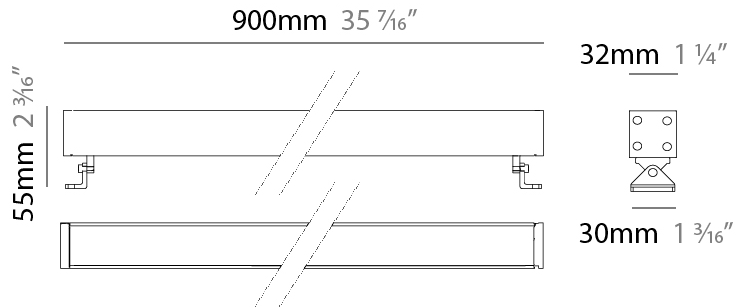

GENERAL

Series: Mini Corniche
Brand: Platek
Division: Exterior
Mounting Type: Surface
Mounting Location: Wall
Subcategory: Wallwash

PHYSICAL

Shape: Rectangle
Length (mm): 900
Length (in): 35 7/16
Width (mm): 32
Width (in): 1 1/4
Height (mm): 32
Height (in): 1 1/4
Extension (mm): 55
Extension (in): 2 3/16
Light Distribution: Adjustable / Direct
Weight (kg): 2.2
Weight (lbs): 4.8
Screws: A4 stainless steel
Diffuser: Clear tempered glass
Gasket: Gore-Tex valve to prevent condensation inside the fitting.
Fixture Finish: BLK / WHI / GRY / COR / ANT / BRZ
Fixture Material: Extruded Aluminum

ELECTRICAL

Lamp Type: LED
Total Output Wattage (W): 35
Dimming: Bluetooth technology or DMX
Control Gear: DMX
Driver Included: No
Driver Location: Remote
Driver Type: Constant Current - Universal
Driver Class: Class 2
Input Voltage (V): 120 - 277
Constant Current (MA): 500

LED

Number of LEDs: 24
Color Temperature (°K): RGBW
CRI: >80 CRI
Lamp Life (hrs): 60000
Special LEDs offerings: RGBW

OPTICAL

Optic°: 26 / 40 / ELL

RATINGS AND CERTIFICATIONS

Certified By: Certified for North American Standards
IP rating: IP65
IK Rating: IK07
Bug Rating: B1 U0 G0
Upon Request: Higher Maximum Ambient Temperature

PROJECT
TYPE
SPECIFIER
QUANTITY
DATE